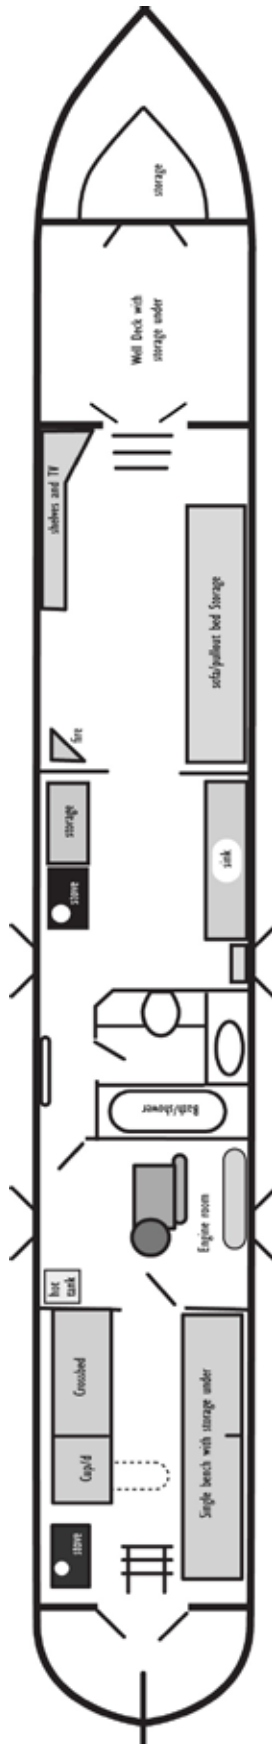

This information is given in good faith and is as accurate as we can reasonably provide based on our own observations and knowledge or information passed onto us. It does not result from a survey and is intended to provide a basis for an intending customer to decide whether or not to investigate further. Providing this information does not constitute an offer or contract. E&OE 03 August 2010