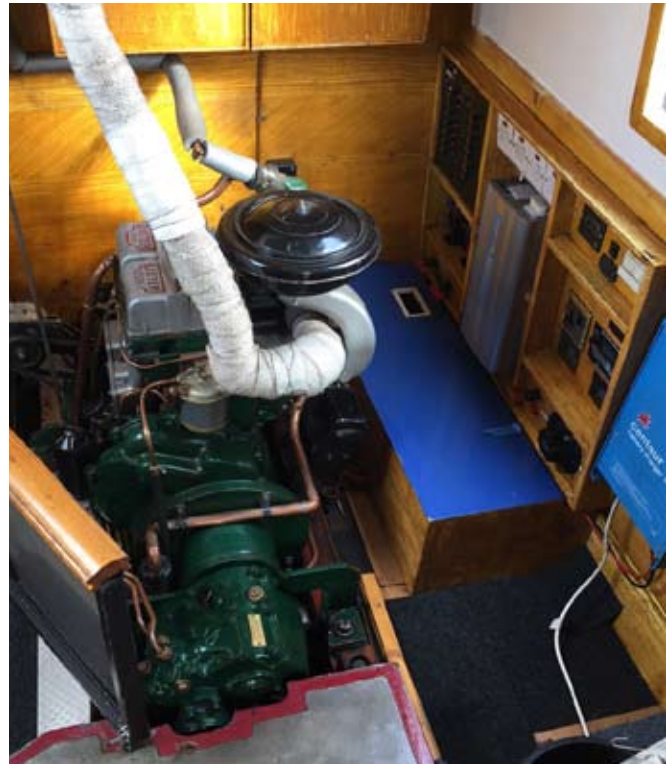

Fridge: Shoreline 12V fridge

Toilet: Thetford cassette
Porta Potti plus 2 cassettes.

Shower: Shower over bath with curtain

Cooker: diesel Dickinson cook stove with attached radiator; Solid fuel range in Boatmans cabin. There is no gas on board.
230V Microwave.

Water heating: Engine and diesel stove.

Cabin heating: Dickinson stove, villager multi fuel fire in saloon and Dover multi fuel stove in backcabin.

Electric: 230V Landline with galvanic isolator;
Fixed Victron Centaur battery charger;
1.2Kw inverter.
Portable Scheppach petrol 1200W generator included.

Batteries: 3 domestic and one starter. New in 2019
Sterling battery management controller (not fitted)

Additional: A glazed cratch board with tunnel light. TV and DVD player. TV point (no aerial) , Plank, pole and various ropes and fenders. Various tools and spares.

Phone: 01327 842282

Email: enquiries@weltonfield.co.uk

www.weltonfield.co.uk